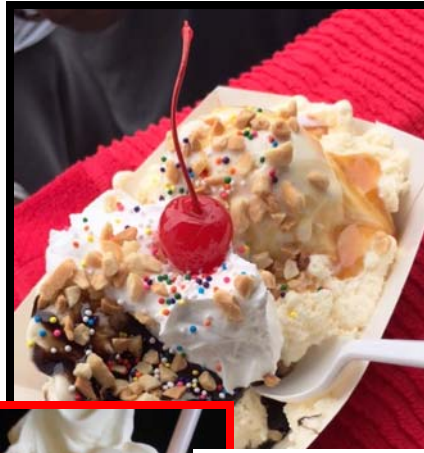

A huge SweetRide favorite for our truffle lovers!!

**Espresso Yourself**

Rich Espresso/Cappuccino Ice Cream surrounding a chocolate gelato center and dipped in dark chocolate. WOW!

**I Heart SweetRide**

White Chocolate Ice Cream dipped in white chocolate with a Raspberry Sorbet center. This is the answer for the chocolate enthusiast with a softer palate!

## SweetRide! Signature Authentic Italian Ice!

This **NON-DAIRY** Northern summer treat made with cane sugar, fruit, all natural fruit juice and ice, no preservatives and its taking Houston by storm!

**All flavors made fresh!**

# SweetRide! Ice Cream & Baked Situations!

We've given you all the fat free options...  
now for 100% Fat, 100% Yum!

- **Homemade Ice Cream Cookie Sammy's & Brownie Towers!**
- **Custom Made Ice Cream Flavors for your Event!**
- **Ice Cream Nachos!**
- **Huge Root Beer, Orange or Cola Floats!**
- **Handmade Sundae's!**
- **Decadent Cupcakes!**
- **Bangin' Brownies & Dessert Breads!**