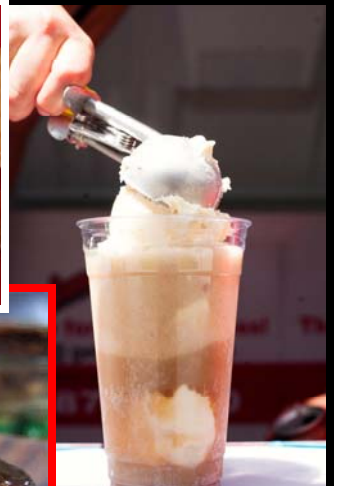

A huge SweetRide favorite for our truffle lovers!!

**Espresso Yourself**

Rich Espresso/Cappuccino Ice Cream surrounding a chocolate gelato center and dipped in dark chocolate. WOW!

**I Heart SweetRide**

White Chocolate Ice Cream dipped in white chocolate with a Raspberry Sorbet center. This is the answer for the chocolate enthusiast with a softer palate!

## SweetRide! Signature Authentic Italian Ice!

This **NON-DAIRY** Northern summer treat made with cane sugar, fruit, all natural fruit juice and ice, no preservatives and its taking Houston by storm!

**All flavors made fresh!**

# SweetRide! Ice Cream & Baked Situations!

We've given you all the fat free options...  
now for 100% Fat, 100% Yum!

- **Homemade Ice Cream Cookie Sammy's & Brownie Towers!**
- **Custom Made Ice Cream Flavors for your Event!**
- **Ice Cream Nachos!**
- **Huge Root Beer, Orange or Cola Floats!**
- **Handmade Sundae's!**
- **Decadent Cupcakes!**
- **Bangin' Brownies & Dessert Breads!**